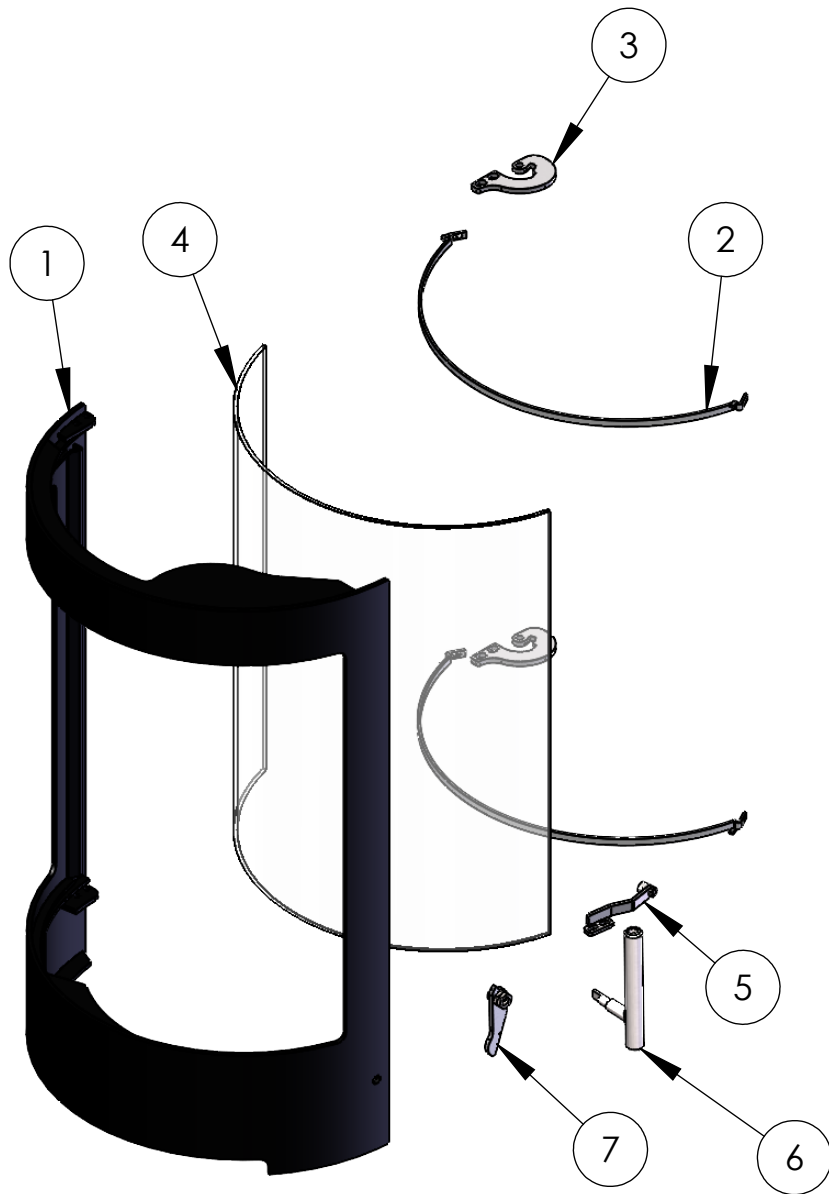

PVR Assembly Drawing

ITEM NO.	Description	Part Number	QTY.
1	MXC0011 Outer Back		1
2	Flue Spigot Heat Shield	8602	1
3	Top Plate	7861	1
4	Casing Brace	7863	1
5	Baffle Support Bracket	7866	1
6	Active Baffle Linkage	7867	1
7	MXC0512 Steel Active Baffle Assy	7865	1
8	Main Grate	7855	1
9	Grate Wood Plate	7883	1
10	Rear Base Firebox Liner	7849	1
11	Front Base firebox liner RH	7853	1
12	Front Base firebox liner LH	7852	1
13	Front centre Base firebox liner	7854	1
14	Rear firebox liner	8129	1
15	Upper Rear firebox liner	7848	1
16	Side firebox liner RH	7851	1
17	LH Side firebox liner	7850	1
18	Air Intake Plenum	7879	1
19	Disc Valve	PSP-0197	1
20	Disc Valve Retainer Assembly	PSP-0057	3
21	Air intake Quadrant cover	9600	1
22	Intake base plate	7869	1
23	Air Control Lever	7877	1
24	DEFRA Air Limiter Bar	7876	1
25	Ash Pan	7856	1
26	Spring latch	8627	1
27	Door assembly		1
28	Flue Spigot	7884	

PVR Door Assembly

ITEM NO.	Description	Part Number	QTY.
1	door casting	7870	1
2	glass clamp	7872	2
3	Door Hinge	9636	2
4	Glass Panel	7871	1
5	Latch Pin Bracket	7875	1
6	Door Handle	7873	1
7	Door Lever	7874	1
8	Door Seal	Main: 8797 Bottom Seal: 8798	1
9	Glass seal	PSP-0207	1
10	glass Retainer Seal	PSP-0208	2