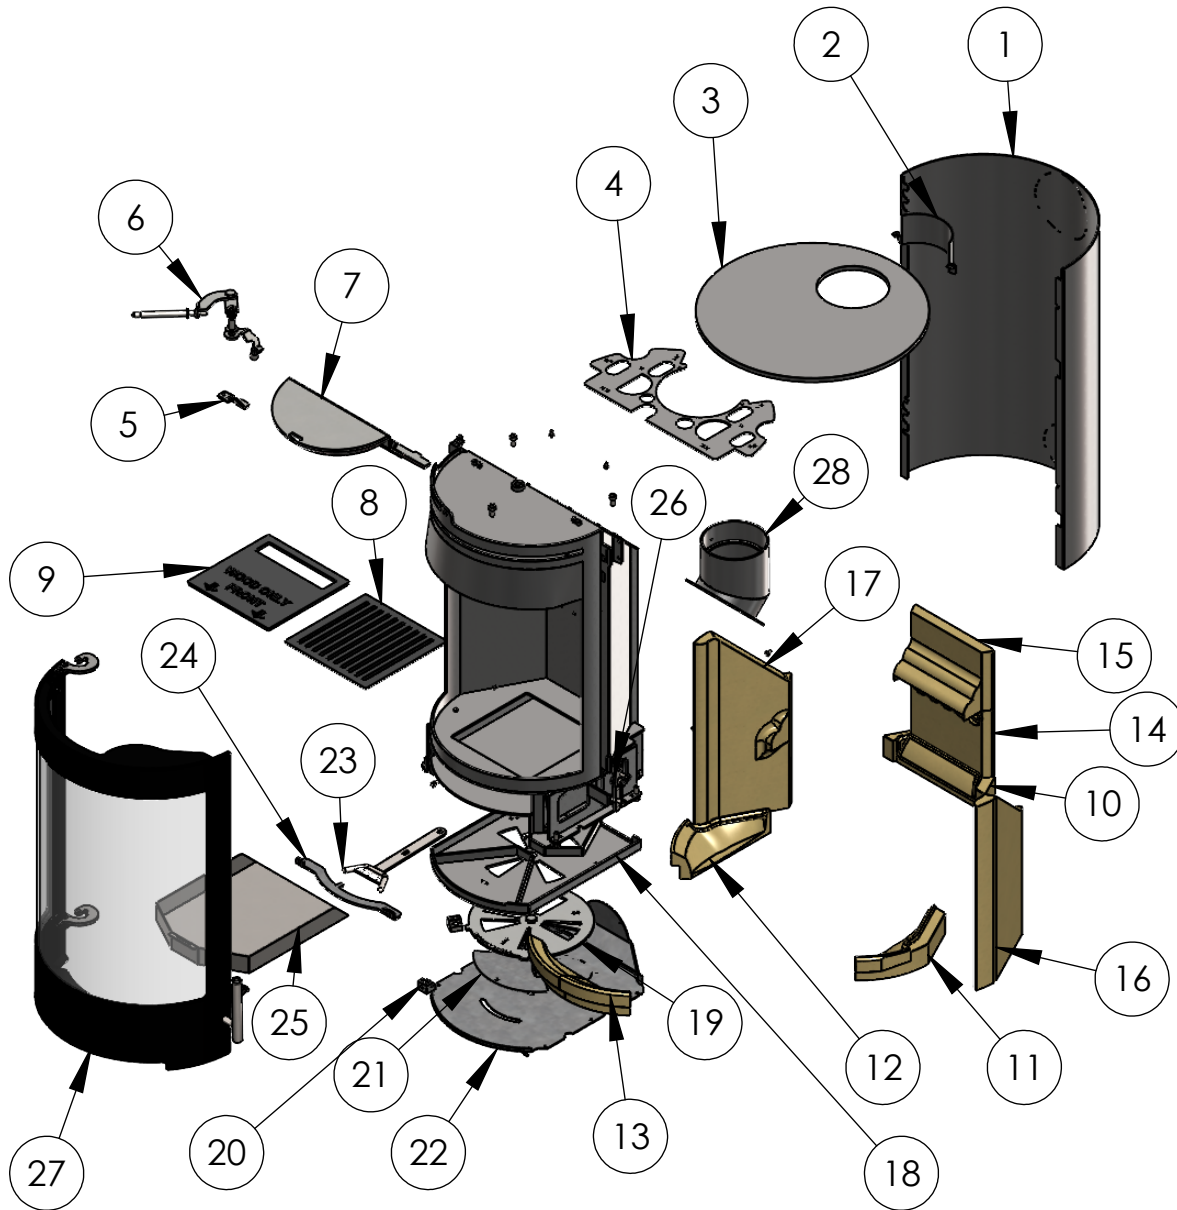

PVR Assembly Drawing

ITEM NO.	Description	Part Number	QTY.
1	MXC0011 Outer Back		1
2	Flue Spigot Heat Shield	8602	1
3	Top Plate	7861	1
4	Casing Brace	7863	1
5	Baffle Support Bracket	7866	1
6	Active Baffle Linkage	7867	1
7	MXC0512 Steel Active Baffle Assy	7865	1
8	Main Grate	7855	1
9	Grate Wood Plate	7883	1
10	Rear Base Firebox Liner	7849	1
11	Front Base firebox liner RH	7853	1
12	Front Base firebox liner LH	7852	1
13	Front centre Base firebox liner	7854	1
14	Rear firebox liner	8129	1
15	Upper Rear firebox liner	7848	1
16	Side firebox liner RH	7851	1
17	LH Side firebox liner	7850	1
18	Air Intake Plenum	7879	1
19	Disc Valve	PSP-0197	1
20	Disc Valve Retainer Assembly	PSP-0057	3
21	Air intake Quadrant cover	9600	1
22	Intake base plate	7869	1
23	Air Control Lever	7877	1
24	DEFRA Air Limiter Bar	7876	1
25	Ash Pan	7856	1
26	Spring latch	8627	1
27	Door assembly		1
28	Flue Spigot	7884	

PVR Door Assembly

ITEM NO.	Description	Part Number	QTY.
1	door casting	7870	1
2	glass clamp	7872	2
3	Door Hinge	9636	2
4	Glass Panel	7871	1
5	Latch Pin Bracket	7875	1
6	Door Handle	7873	1
7	Door Lever	7874	1
8	Door Seal	Main: 8797 Bottom Seal: 8798	1
9	Glass seal	PSP-0207	1
10	glass Retainer Seal	PSP-0208	2