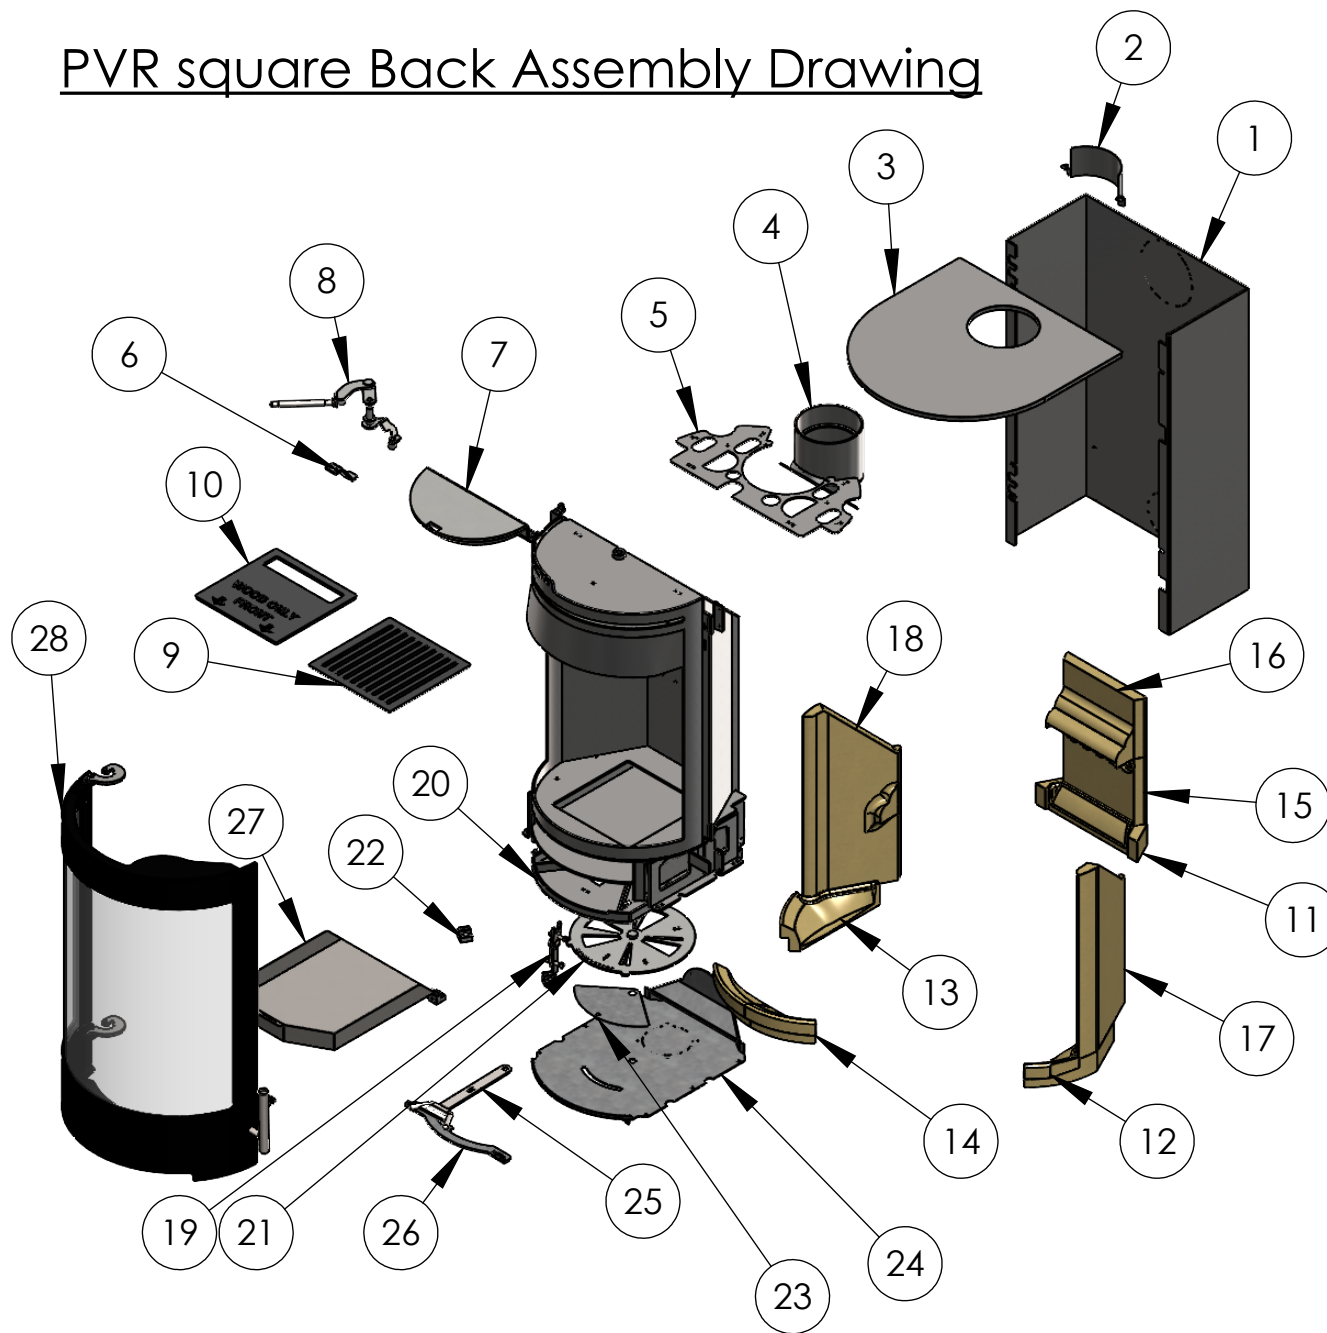

PVR Assembly Drawing

ITEM NO.	Description	Part Number	QTY.
1	MXC0011 Outer Back		1
2	Flue Spigot Heat Shield	8602	1
3	Top Plate	7861	1
4	Casing Brace	7863	1
5	Baffle Support Bracket	7866	1
6	Active Baffle Linkage	7867	1
7	MXC0512 Steel Active Baffle Assy	7865	1
8	Main Grate	7855	1
9	Grate Wood Plate	7883	1
10	Rear Base Firebox Liner	7849	1
11	Front Base firebox liner RH	7853	1
12	Front Base firebox liner LH	7852	1
13	Front centre Base firebox liner	7854	1
14	Rear firebox liner	8129	1
15	Upper Rear firebox liner	7848	1
16	Side firebox liner RH	7851	1
17	LH Side firebox liner	7850	1
18	Air Intake Plenum	7879	1
19	Disc Valve	PSP-0197	1
20	Disc Valve Retainer Assembly	PSP-0057	3
21	Air intake Quadrant cover	9600	1
22	Intake base plate	7869	1
23	Air Control Lever	7877	1
24	DEFRA Air Limiter Bar	7876	1
25	Ash Pan	7856	1
26	Spring latch	8627	1
27	Door assembly		1
28	Flue Spigot	7884	

PVR square Back Assembly Drawing

ITEM NO.	Description	Part Number	QTY.
1	Square Back cover	7860	1
2	Flue Spigot Heat Shield	8602	1
3	Square Back Top Plate	7864	1
4	5 inch spigot	PSP-0009	1
5	Casing Brace	7863	1
6	Baffle Support Bracket	7866	1
7	MXC0512 Steel Active Baffle Assy	7865	1
8	Active Baffle Linkage	7867	1
9	Main Grate	7855	1
10	Grate Wood Plate	7883	1
11	Rear Base Firebox Liner	7849	1
12	Front Base firebox liner RH	7853	1
13	Front Base firebox liner LH	7852	1
14	Front centre Base firebox liner	7854	1
15	Rear firebox liner	8129	1
16	Upper Rear firebox liner	7848	1
17	Side firebox liner RH	7851	1
18	LH Side firebox liner	7850	1
19	Spring latch	8627	1
20	Air Intake Plenum	7879	1
21	Disc Valve	PSP-0197	1
22	Disc Valve Retainer Assembly	PSP-0057	3
23	Air intake Quadrant cover	9600	1
24	Intake base plate	7869	1
25	Air Control Lever	7877	1
26	DEFRA Air Limiter Bar	7876	1
27	Ash Pan	7856	1
28	Door assembly		1